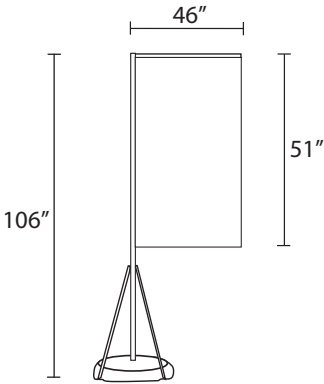

## SPECIFICATIONS

Viewable area: 46"W x 150"H

Viewable area: 46"W x 103"H

Viewable area: 46"W x 51"H

**NOTES:**

- Refer to the Graphic Templates for art layout sizes.
- Critical art and text should not be within 2" of the sides and 4" of the top.
- See "Preparing Digital Files" for specific details on submitting art.