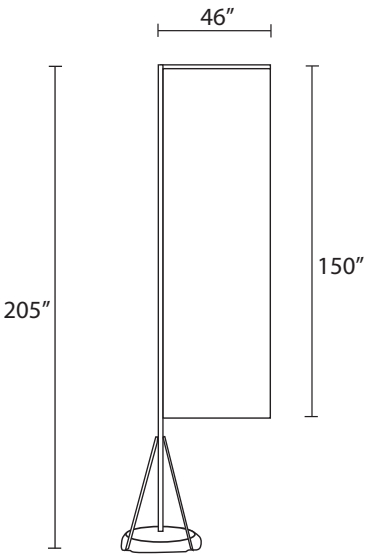

## SPECIFICATIONS

Viewable area: 46"W x 150"H

Viewable area: 46"W x 103"H

Viewable area: 46"W x 51"H

**NOTES:**

- Refer to the Graphic Templates for art layout sizes.
- Critical art and text should not be within 2" of the sides and 4" of the top.
- See "Preparing Digital Files" for specific details on submitting art.