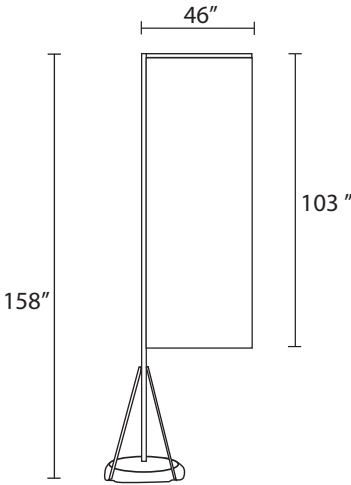

## SPECIFICATIONS

Viewable area: 46"W x 150"H

Viewable area: 46"W x 103"H

Viewable area: 46"W x 51"H

**NOTES:**

- Refer to the Graphic Templates for art layout sizes.
- Critical art and text should not be within 2" of the sides and 4" of the top.
- See "Preparing Digital Files" for specific details on submitting art.